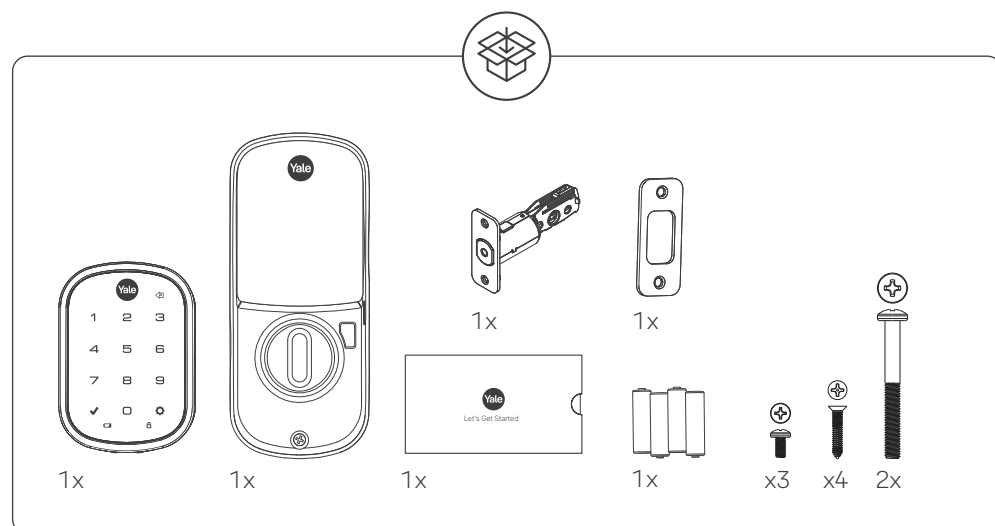

Smart Together

www.yalehome.com

Upgrade with a Yale module* to intergrate seamlessly with a compatible home automation or alarm system.

*App access available when upgraded with module. Yale module sold separately

Assure Lock® SL

YRD256NRSN
Satin Nickel

Simple Installation

- Replaces existing deadbolt with just a screwdriver
- Voice assistance will guide you through setup and menu options
- Fits on standard doors 35mm to 57mm thick
- 60-70mm adjustable backset deadbolt

Important: This product is suitable for residential applications on entry doors. It's not suitable for entry points where the escutcheon is exposed to outdoor elements.

Touchscreen Keypad

Unlock by entering your PIN code and lock-up with a simple tap of the keypad