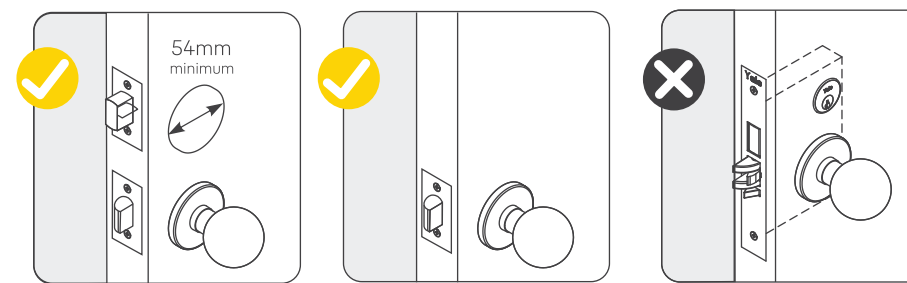

Assure Lock® SL

YRD256NRSN
Satin Nickel

Simple Installation

- Replaces existing deadbolt with just a screwdriver
- Voice assistance will guide you through setup and menu options
- Fits on standard doors 35mm to 57mm thick
- 60-70mm adjustable backset deadbolt