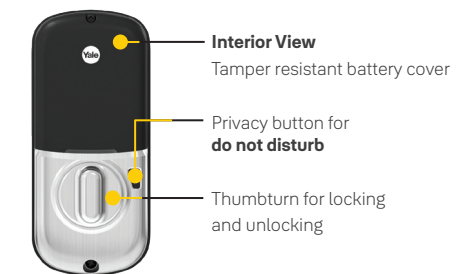

For more information on this product and the Yale Assure range visit:
Web: yalehome.com
Tel: +64 (0)9 448 9188
Email: nzsales@assaabloynz.com

Imported by
ASSA ABLÖY
Part of ASSA ABLÖY

© Copyright 2020 ASSA ABLÖY New Zealand. All rights reserved.
Yale® is a registered trademark of ASSA ABLÖY AB in New Zealand.
Assure Lock® is a registered trademark of ASSA ABLÖY in New Zealand. Other products' brand names may be trademarks or registered trademarks of their respective owners and are mentioned for reference purposes only. Manufactured to ASSA ABLÖY New Zealand specifications in Vietnam ABN 90 086 451 907.